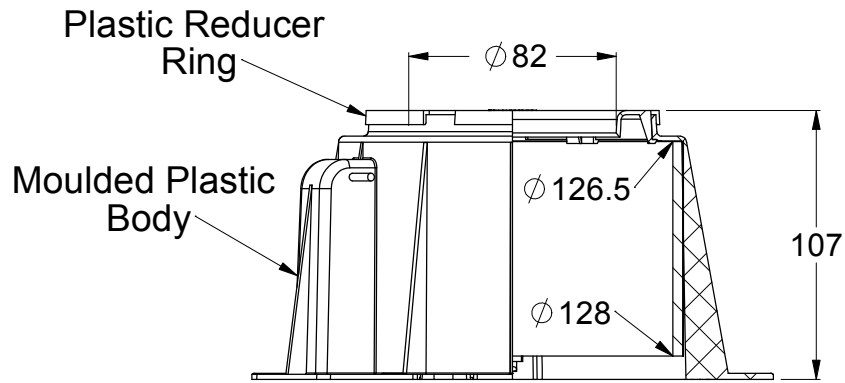

INTUMESH (PAT. PENDING)

Intumescent
412 x 85 x 4mm Thick ± 0.5mm

304 S/S Mesh
460 x 85mm
Wire Ø 0.15 mm 30 sq in

3 x Galvanised Steel Springs
Wire Ø 3.15 mm

Nylon Fuse Link
(Natural)

DETAIL A-A PART VIEW

UNLESS OTHERWISE SPECIFIED:
DIMENSIONS ARE IN MILLIMETERS
DO NOT SCALE DRAWING

PRODUCT CODE:

L80S

DWG NO:
L80S-T

DATE:
16/08/2016

A4