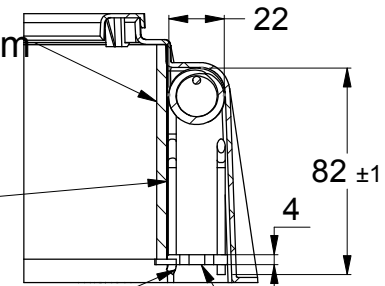

INTUMESH (PAT. PENDING)

Intumescent
412 x 85 x 4mm Thick ± 0.5mm

304 S/S Mesh
460 x 85mm
Wire Ø 0.15 mm 30 sq in

3 x Galvanised Steel Springs
Wire Ø 3.15 mm

Nylon Fuse Link
(Natural)

DETAIL A-A PART VIEW

UNLESS OTHERWISE SPECIFIED:
DIMENSIONS ARE IN MILLIMETERS
DO NOT SCALE DRAWING

PRODUCT CODE:

L80S

DWG NO:
L80S-T

DATE:
16/08/2016

A4