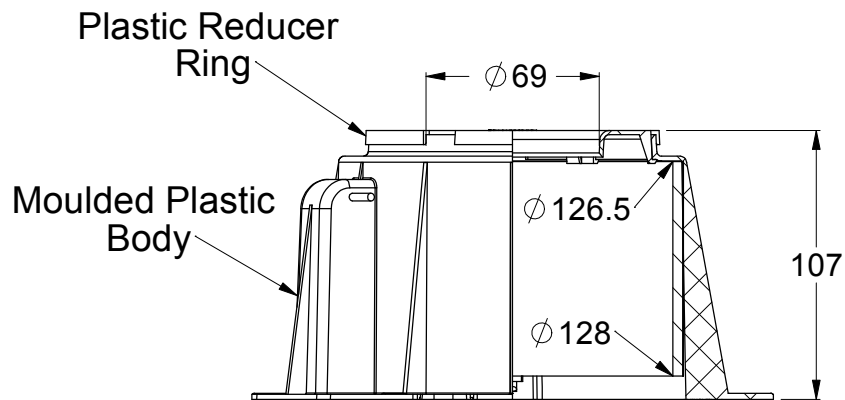

**INTUMESH (PAT. PENDING)**

Intumescent  
412 x 85 x 4mm Thick ± 0.5mm

304 S/S Mesh  
460 x 85mm  
Wire Ø 0.15 mm 30 sq in

3 x Stainless Steel Springs  
Wire Ø 3.15 mm

**DETAIL A-A PART VIEW**

Nylon Fuse Link  
(Black)

UNLESS OTHERWISE SPECIFIED:  
DIMENSIONS ARE IN MILLIMETERS  
DO NOT SCALE DRAWING

PRODUCT CODE:

**L65FWS**

DWG NO:  
L65FWS-T

DATE:  
16/08/2016

A4