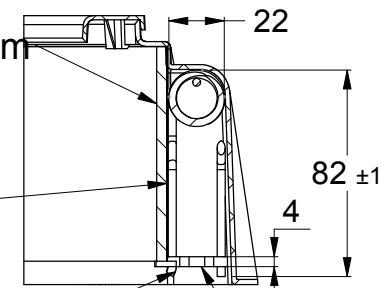

**INTUMESH (PAT. PENDING)**

Intumescent  
412 x 85 x 4mm Thick ± 0.5mm

304 S/S Mesh  
460 x 85mm  
Wire Ø 0.15 mm 30 sq in

3 x Stainless Steel Springs  
Wire Ø 3.15 mm

**DETAIL A-A PART VIEW**

Nylon Fuse Link  
(Black)

UNLESS OTHERWISE SPECIFIED:  
DIMENSIONS ARE IN MILLIMETERS  
DO NOT SCALE DRAWING

PRODUCT CODE:

**L65FWS**

DWG NO:  
L65FWS-T

DATE:  
16/08/2016

A4